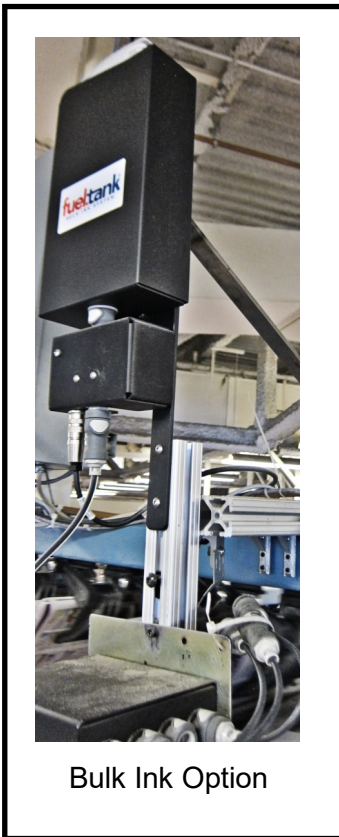

All inc.jet industrial inkjet printer components are manufactured to precise tolerances using only high-quality grade materials. From the stainless steel bodies of the printheads to the industrial grade electronics designed for shock and heat, inc.jet's rugged industrial inkjet printer solutions deliver consistent print quality, even in the most demanding situations.